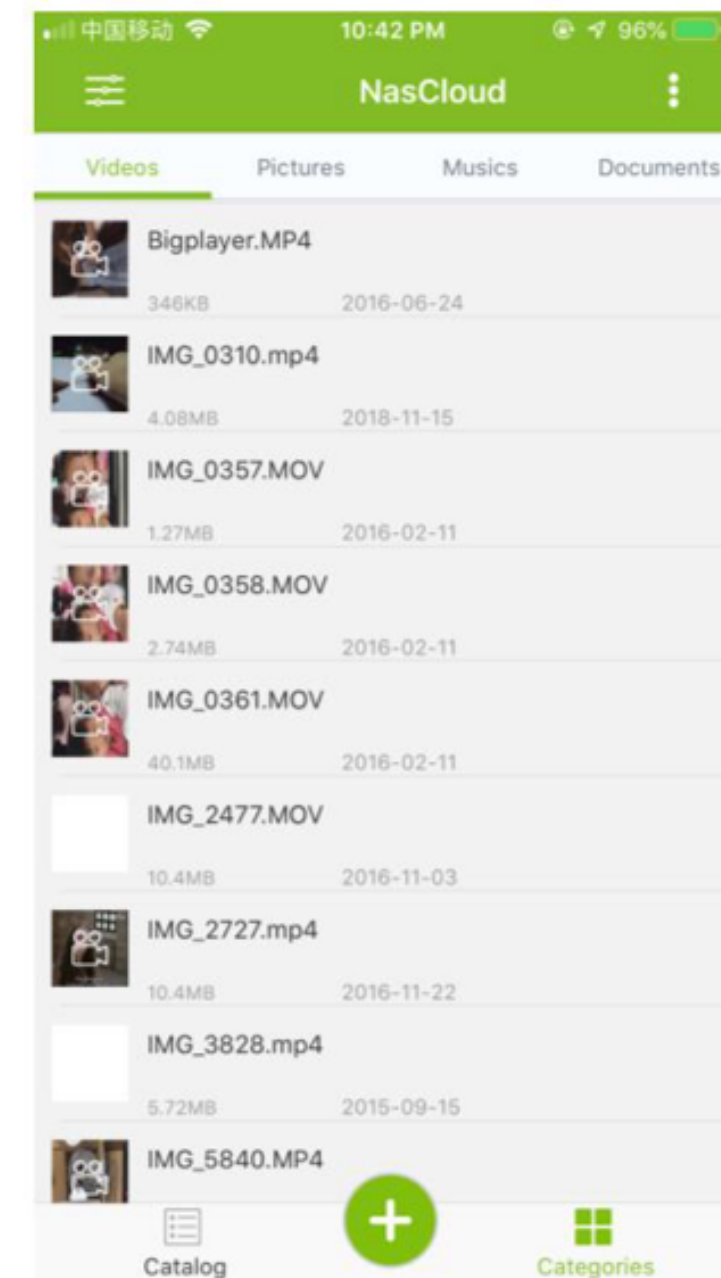

文档

监控

影音

手机图片

An Exclusive app, store and share anytime, anywhere

User-specific APP, user-friendly design, convenient operation experience. Built-in super file management tool, intelligent file classification, easy and convenient management; let you freely store and share anytime, anywhere.