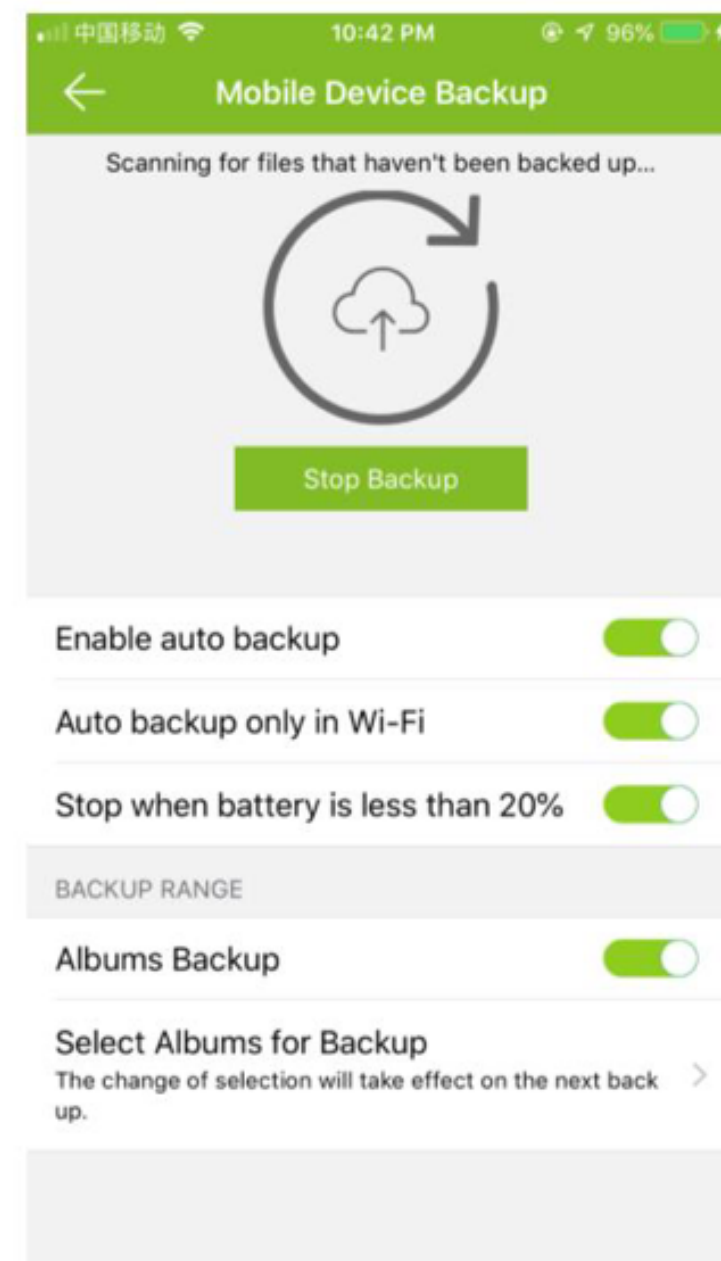

文档

监控

影音

手机图片

An Exclusive app, store and share anytime, anywhere

User-specific APP, user-friendly design, convenient operation experience. Built-in super file management tool, intelligent file classification, easy and convenient management; let you freely store and share anytime, anywhere.