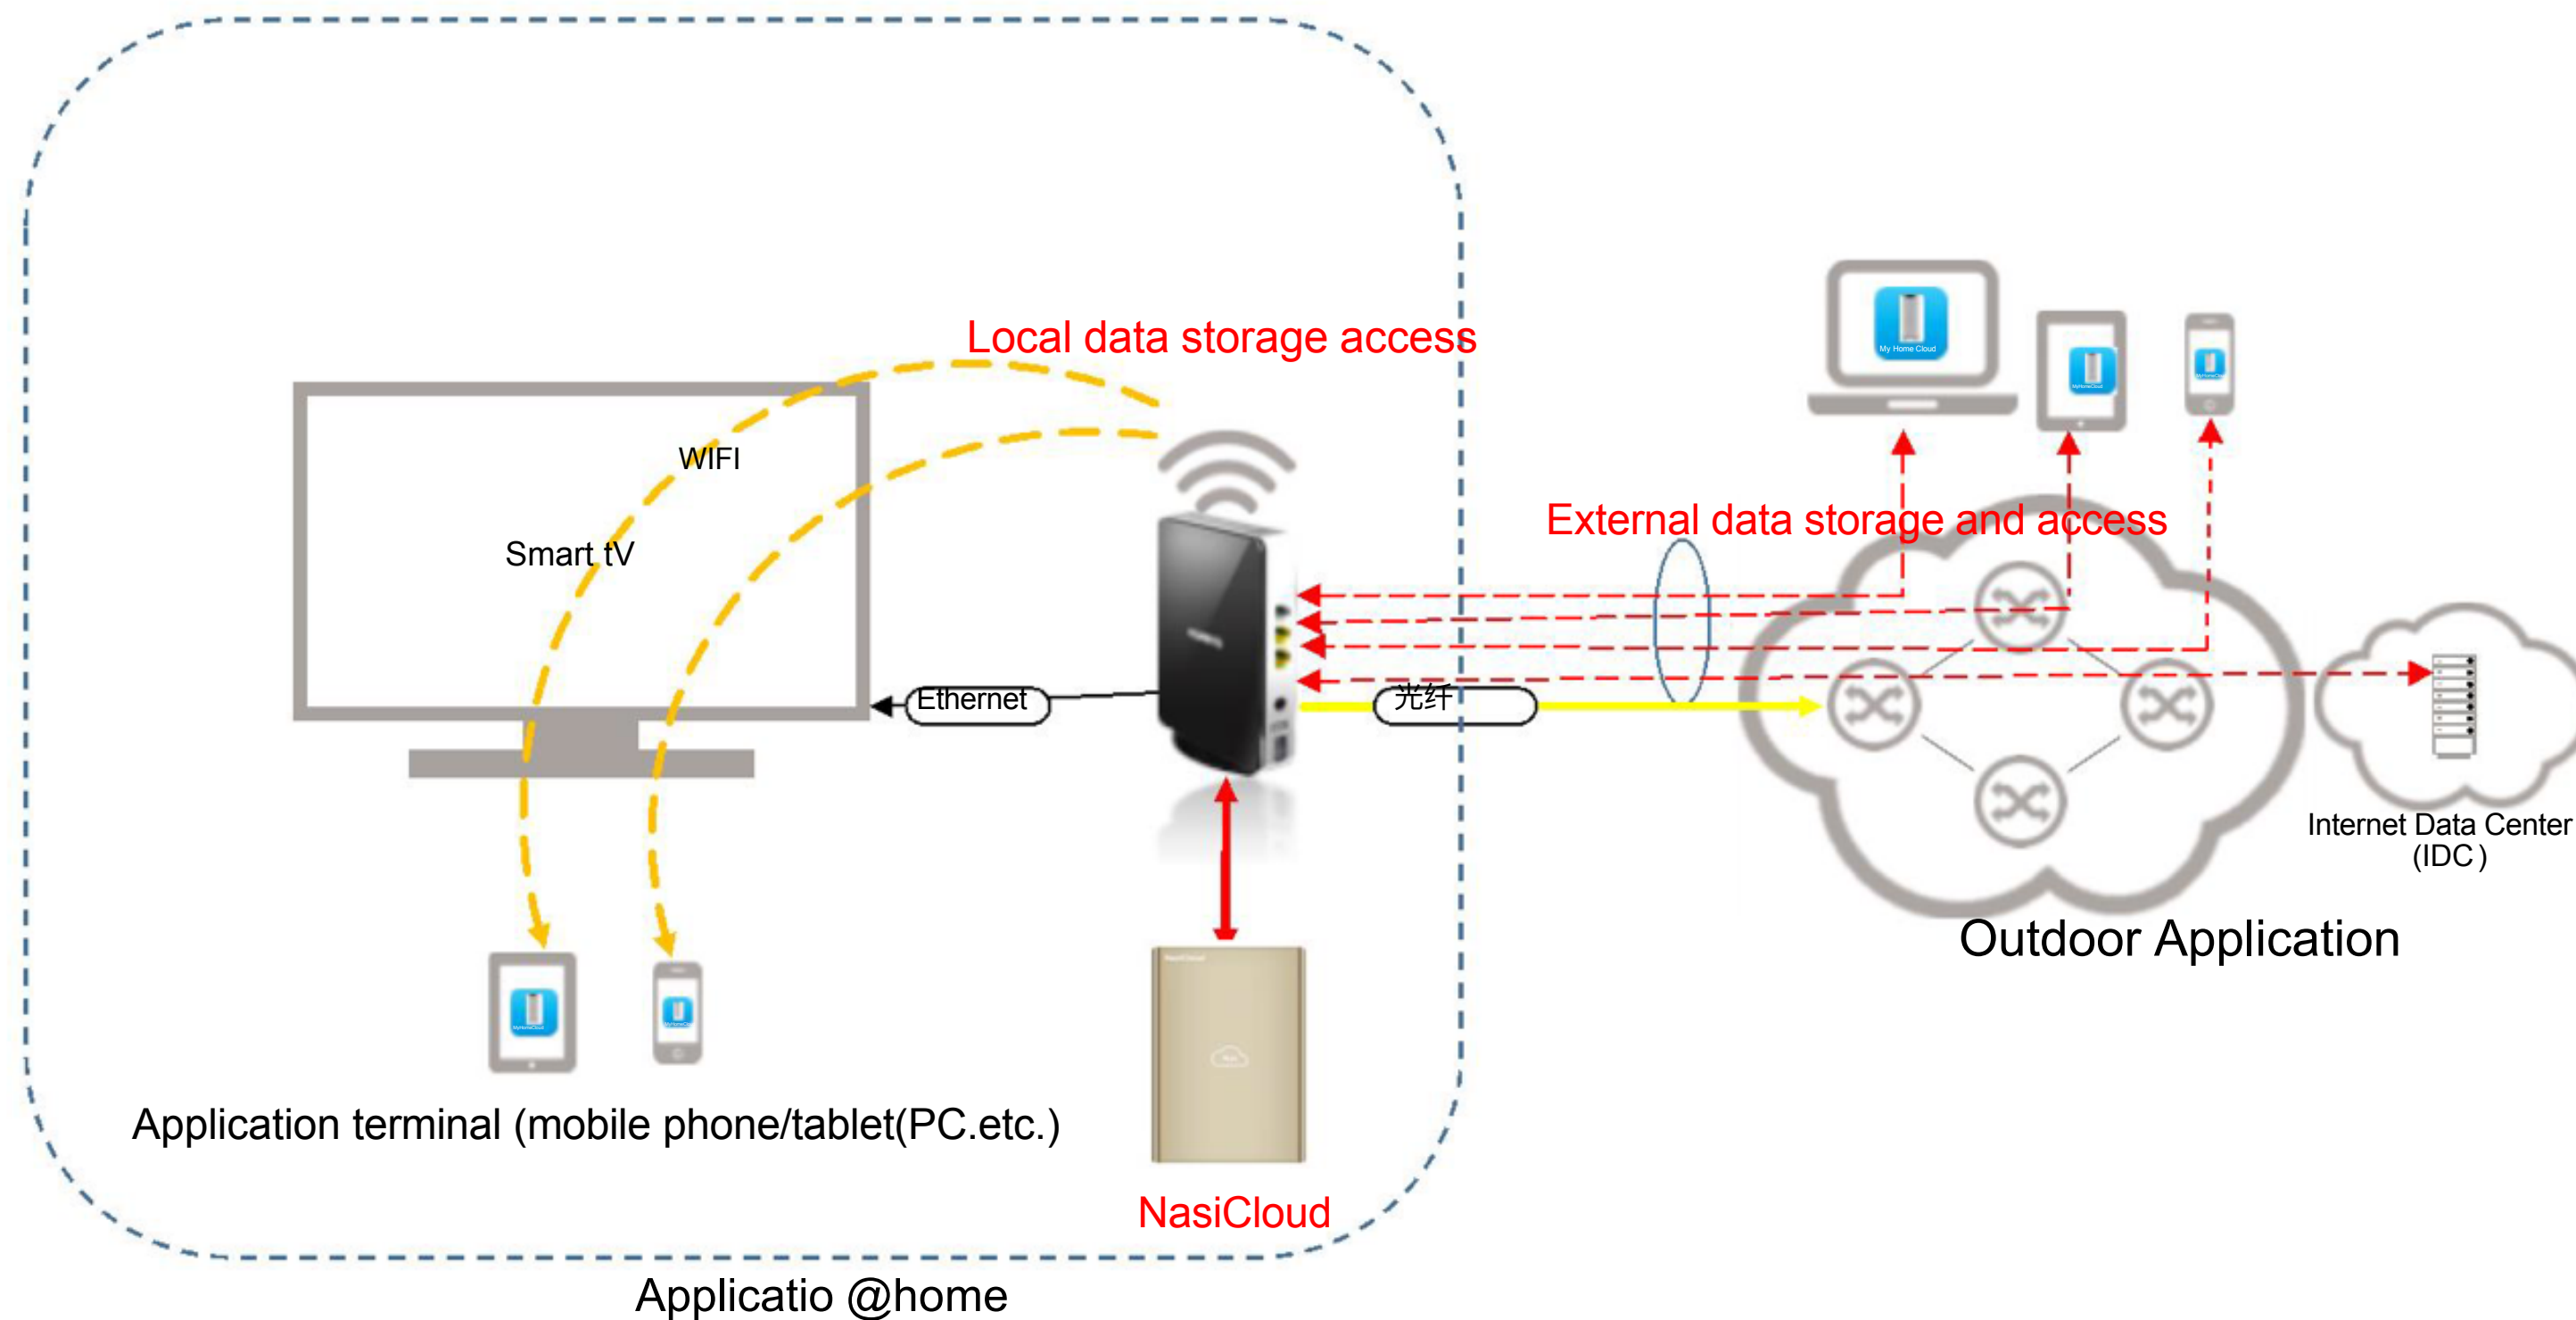

NasiCloud

Home Personal Cloud Storage

NasiCloud ?

NasiCloud is one type of private cloud storage solution or Private NAS(Network Access Storage) solution.It manage your data (such as pictures, videos, documents, etc.) like bank management. This product relies on the home gateway to make data privatization and access globally. Through the private cloud, connect the various application terminals (smartphone ,Smart TV, PC) and realize the safe and convenient access and storage of data anytime, anywhere!

High-Security Storage

There is no risk in precious DATA. NasiCloud can be used to back up important photos, videos, files, etc. of computers, smart phones, cameras, etc. to a NasiCloud in just a few simple steps, providing one more important data.

Smart Home Manage center

Focus on storage the data of the whole family, classify and manage, and back up important data in real time, effectively reducing the risks faced by the data. And can connect all smart devices, multi-end interaction, multi-screen browsing, and enjoy smart life.

Globally Accesss

What should I do when I am on a business trip, traveling, urgently needed documents and photos? NasiCloud allows you to transfer and share files from anywhere, anytime (user-to-user, user-to-device), whether at home, in the office or on the road, you can view the files in the data treasure at any time through a variety of terminals, whether it is documents, photos, videos or Music, you can view and play online without downloading.