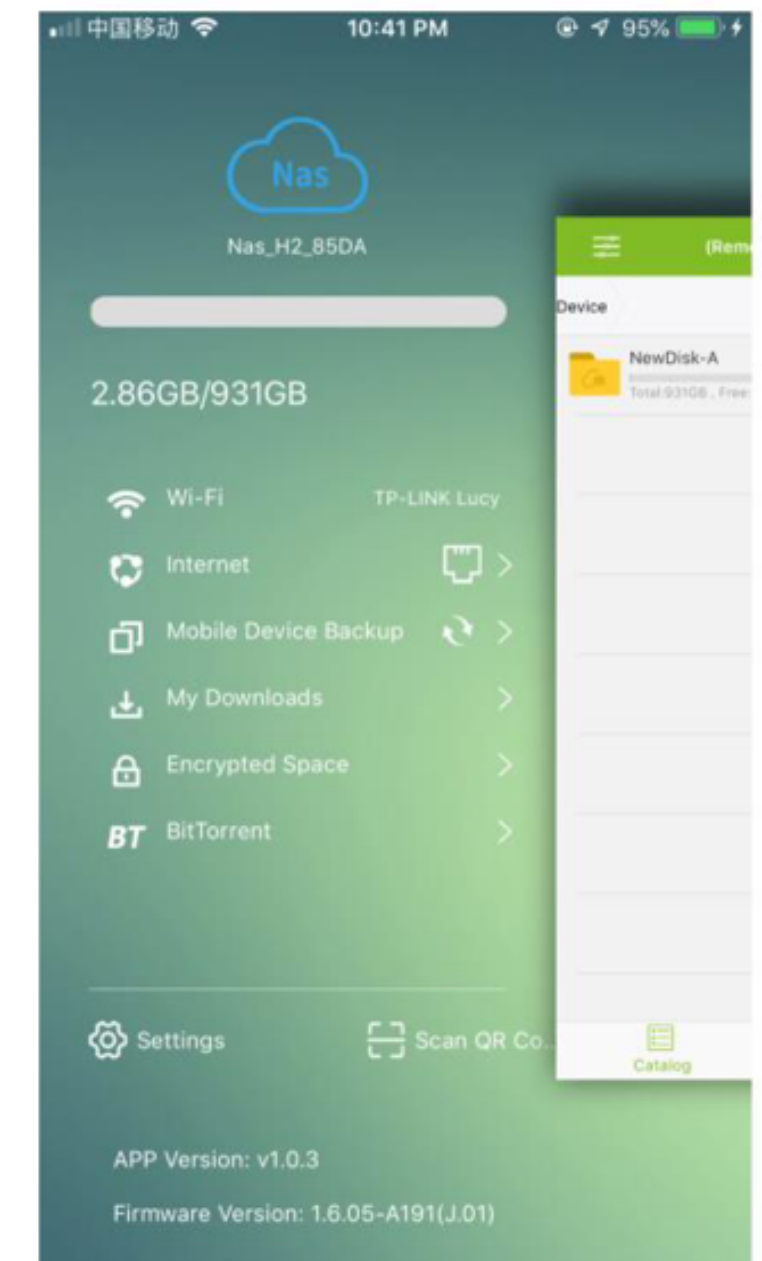

文档

监控

影音

手机图片

An Exclusive app, store and share anytime, anywhere

User-specific APP, user-friendly design, convenient operation experience. Built-in super file management tool, intelligent file classification, easy and convenient management; let you freely store and share anytime, anywhere.

The Applications of NasiCoud

The photos can be stored directly on the device @home.

Share the TV Programs or movies w/family

Directly show customers the latest design on the office computer

NasiCloud Angel I —A1(Converter)