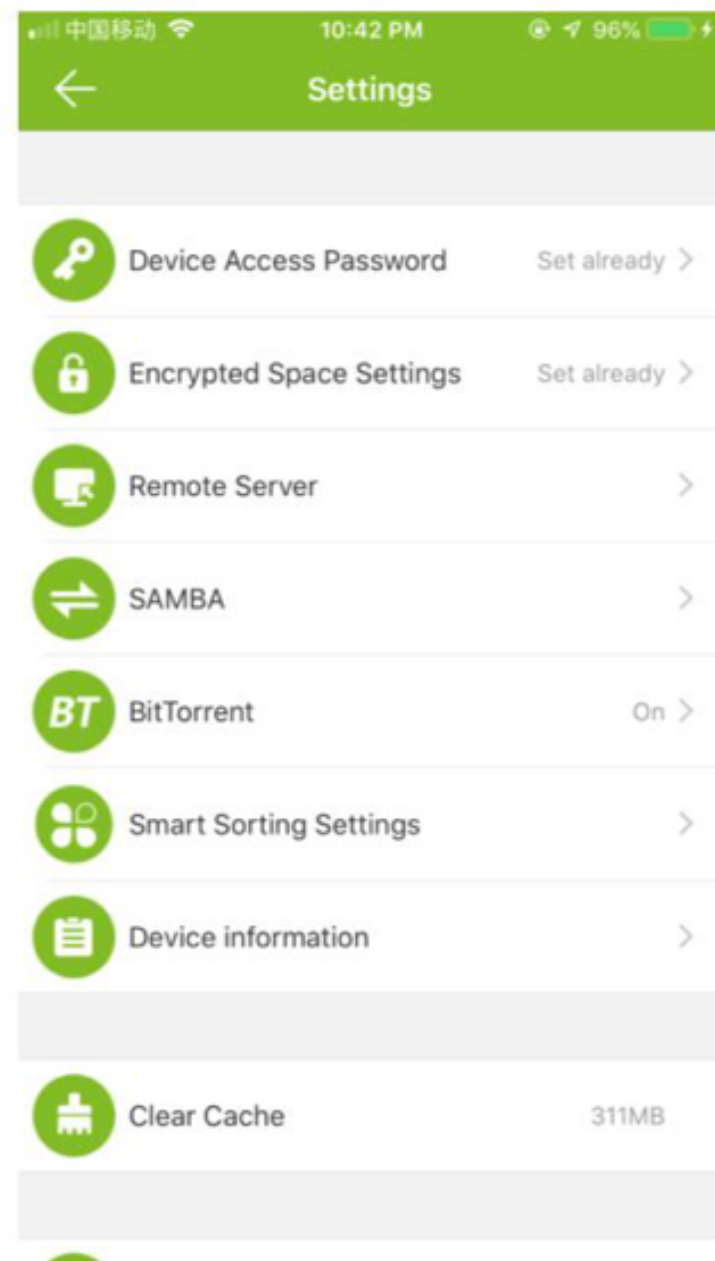

Globally Accesss

What should I do when I am on a business trip, traveling, urgently needed documents and photos? NasiCloud allows you to transfer and share files from anywhere, anytime (user-to-user, user-to-device), whether at home, in the office or on the road, you can view the files in the data treasure at any time through a variety of terminals, whether it is documents, photos, videos or Music, you can view and play online without downloading.

文档

监控

影音

手机图片

An Exclusive app, store and share anytime, anywhere

User-specific APP, user-friendly design, convenient operation experience. Built-in super file management tool, intelligent file classification, easy and convenient management; let you freely store and share anytime, anywhere.

The Applications of NasiCoud

The photos can be stored directly on the device @home.

Share the TV Programs or movies w/family

Directly show customers the latest design on the office computer

NasiCloud Angel I —A1(Converter)

A1

A1 can convert U disk, mobile hardware into a network disk. USB hard drive, U disk and card reader only need to access A1 to realize the data access of these storage devices through mobile phones, tablets and computers. It can also access the USB HUB, which supporting multiple storage device connections.