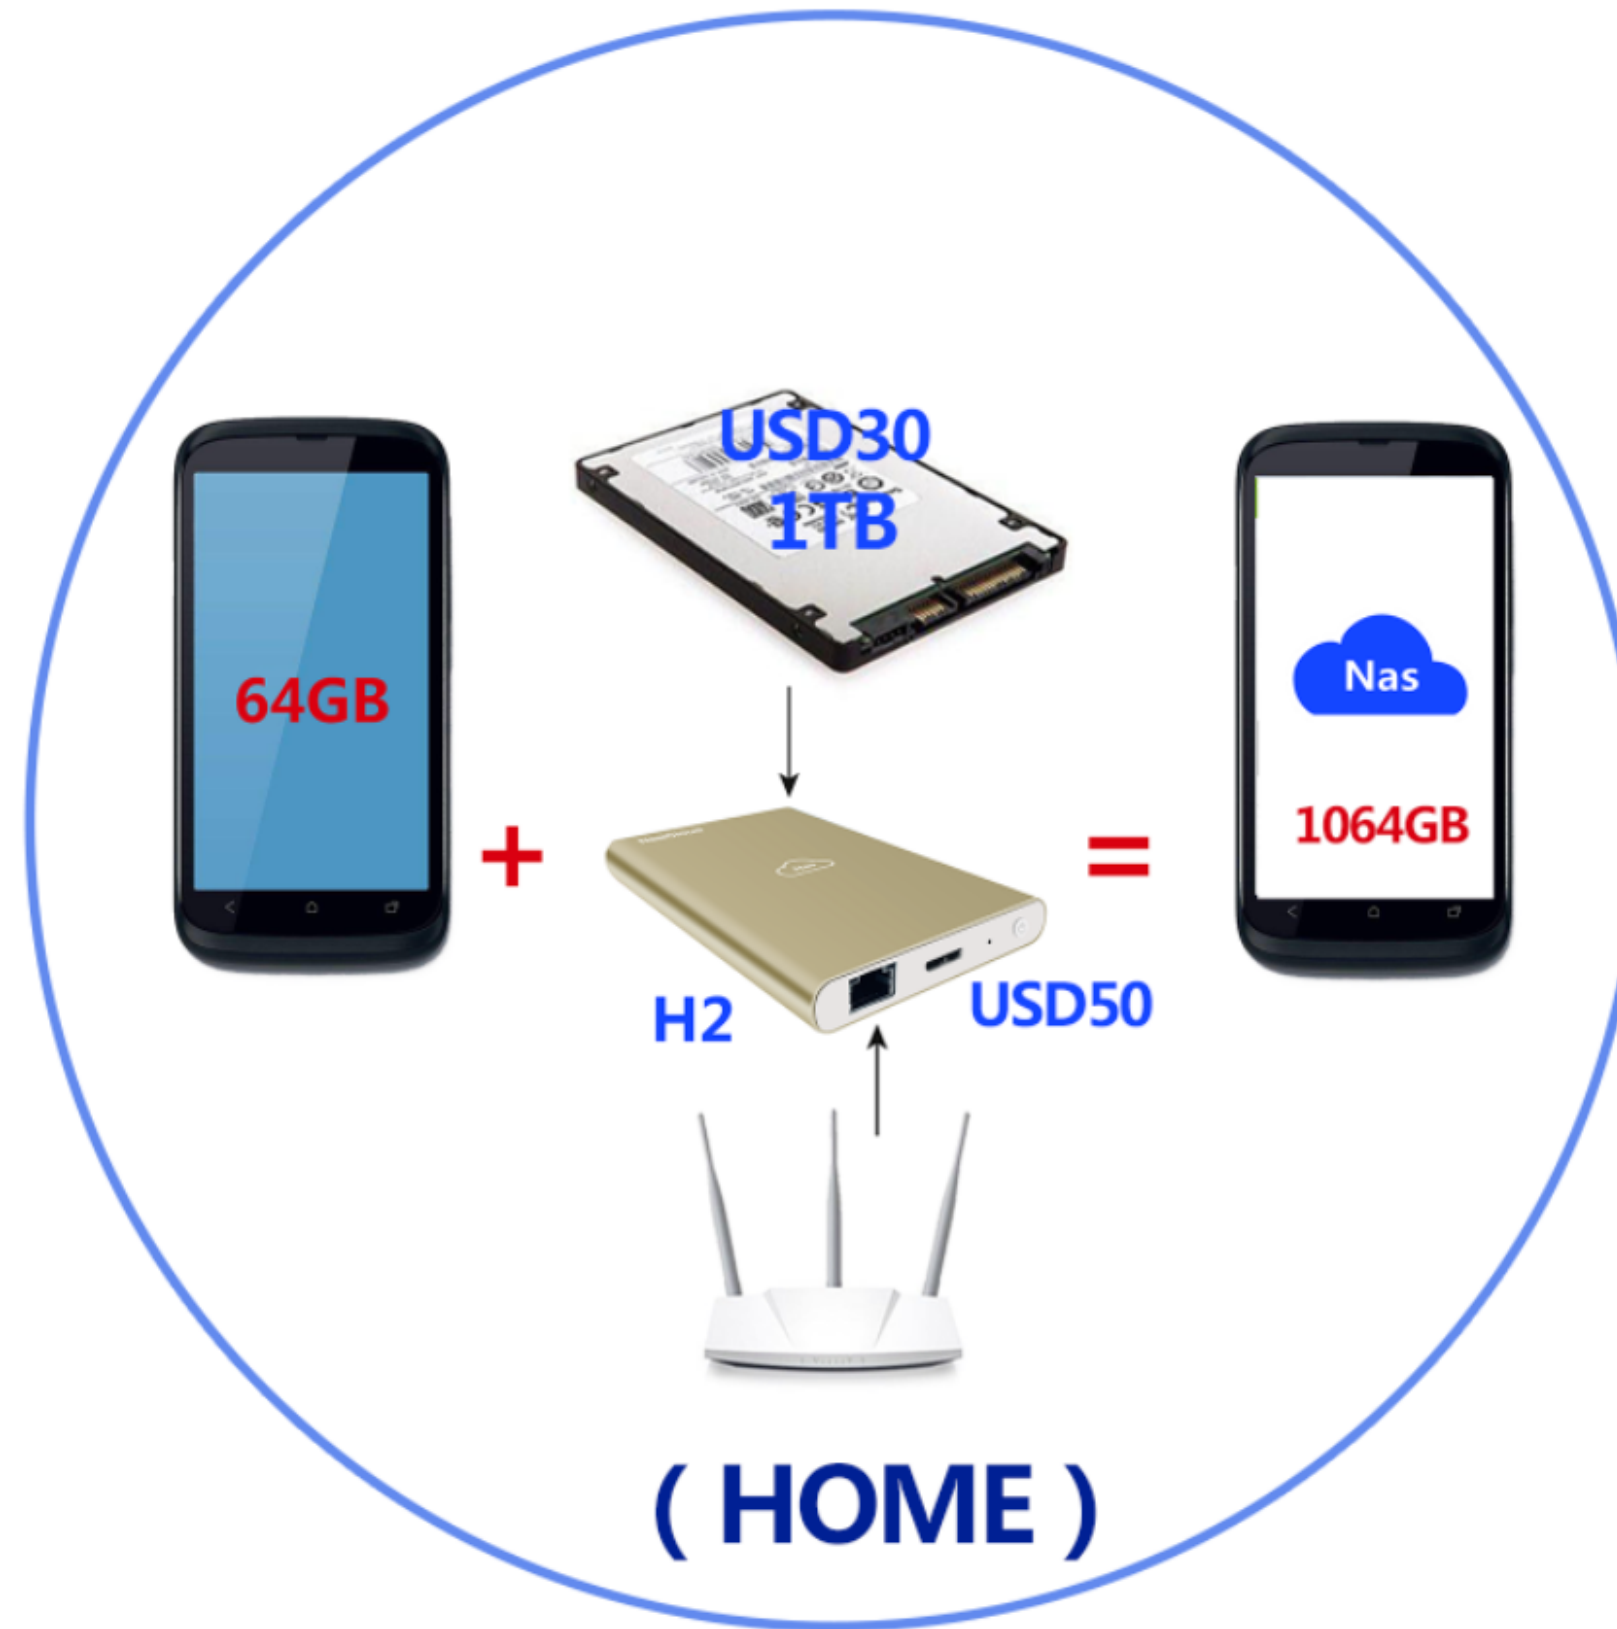

NasiCloud Hybrid II-H2

Hybrid II

•H2 Device

Home Cloud Storage Enclosure, A HDD box that can be accessed remotely

CPU: NAS6291 Single-Core 1Ghz MIPS

DDRDDR 256MB

Encryption: AES256

Ports: SATAIII*1/USB3.0*1/ETHNET100Mbps WAN*1

LED: HDD LED+Power LED

Capacity: 7mm-9mm2.5" SATA Hard Disk or SSD(4TB)