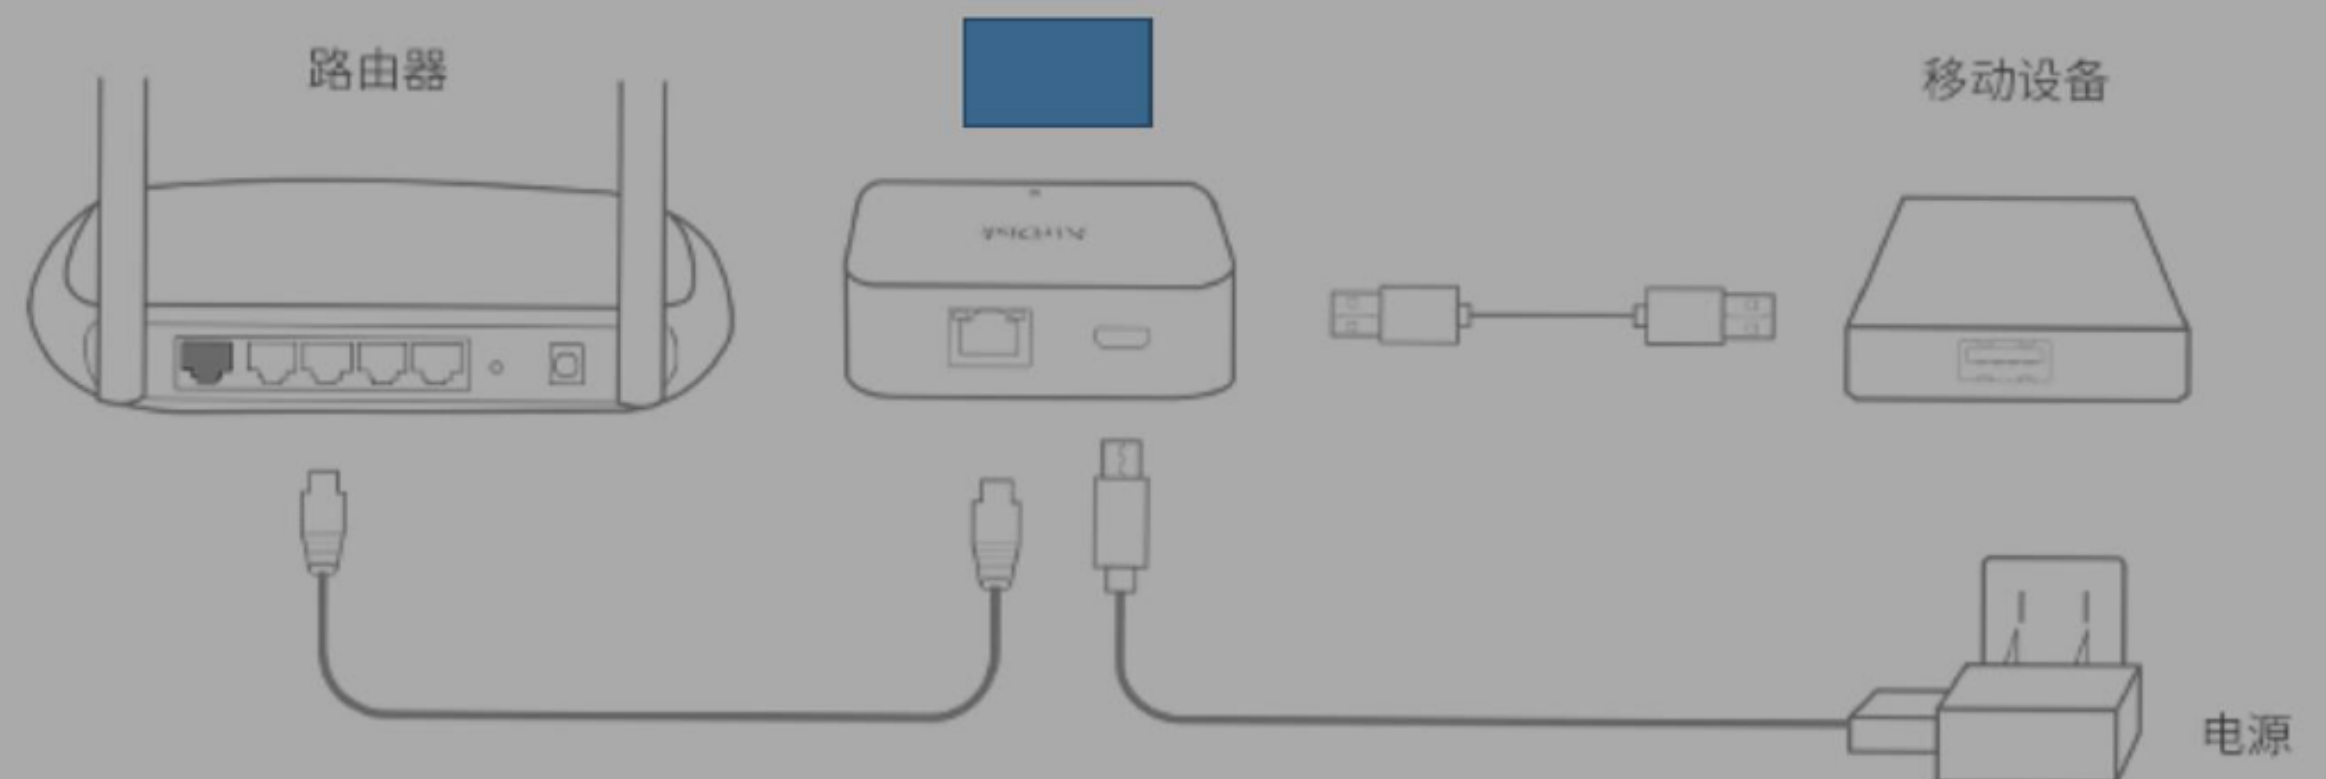

A1

A1 can convert U disk, mobile hardware into a network disk. USB hard drive, U disk and card reader only need to access A1 to realize the data access of these storage devices through mobile phones, tablets and computers. It can also access the USB HUB, which supporting multiple storage device connections.